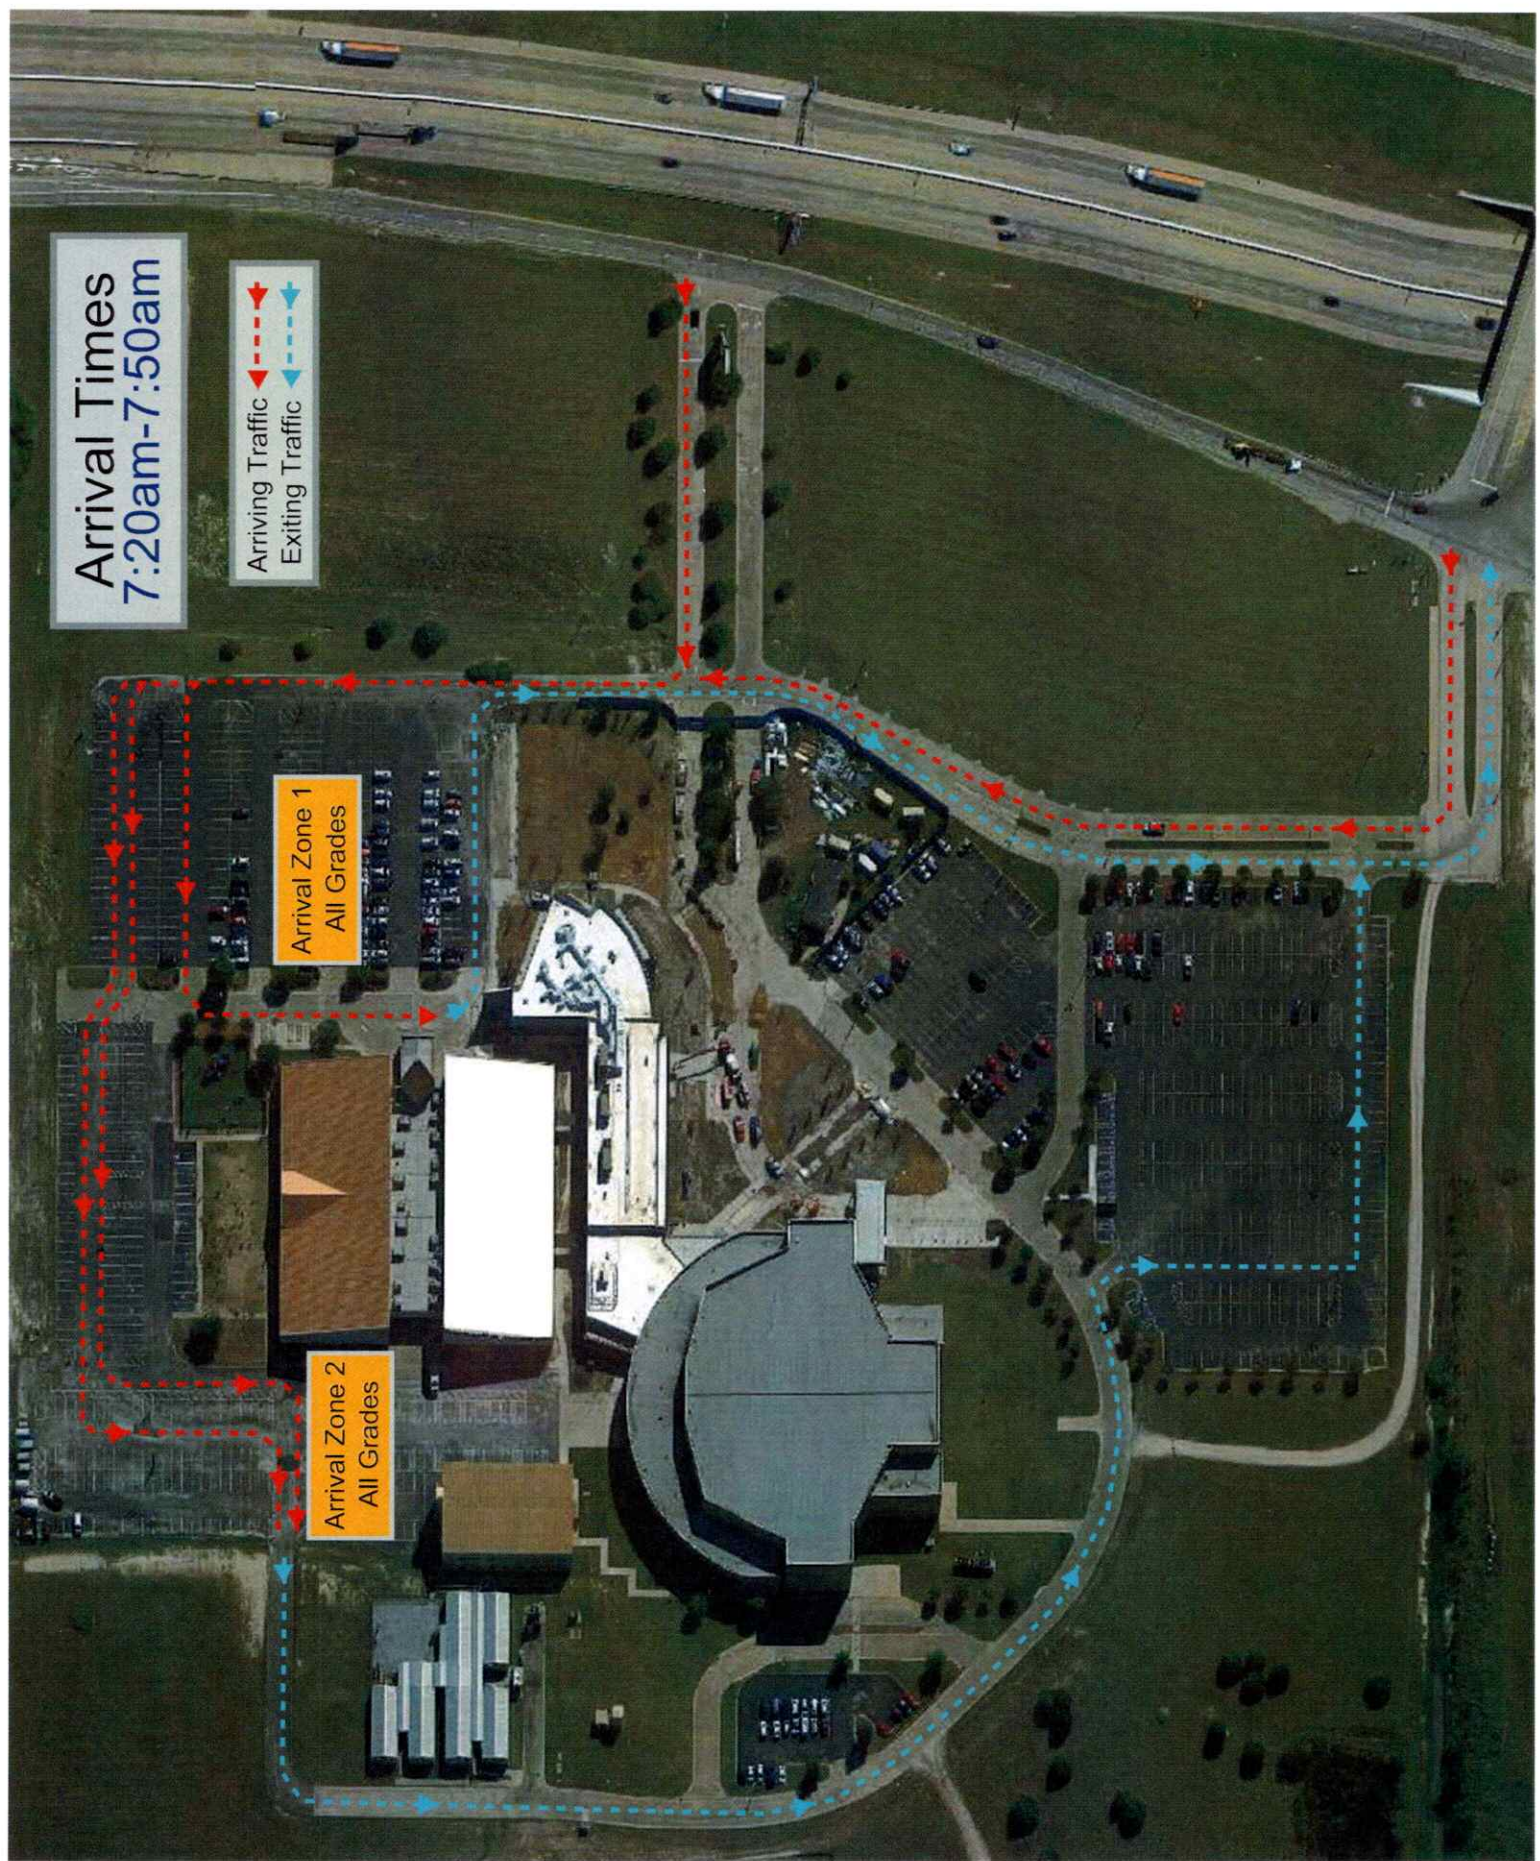

Arrival Times
7:20am-7:50am

Arriving Traffic
Exiting Traffic

Arrival Zone 1
All Grades

Arrival Zone 2
All Grades

Dismissal Times 3:10pm-3:40pm

- K-1 Traffic
- 2-4 Traffic
- 5-6 Traffic
- Daycare Lane
- Exiting Traffic

Dismissal Zone
K-1 & Siblings

Dismissal Zone
2-4 & Daycare

Dismissal Zone
5-6