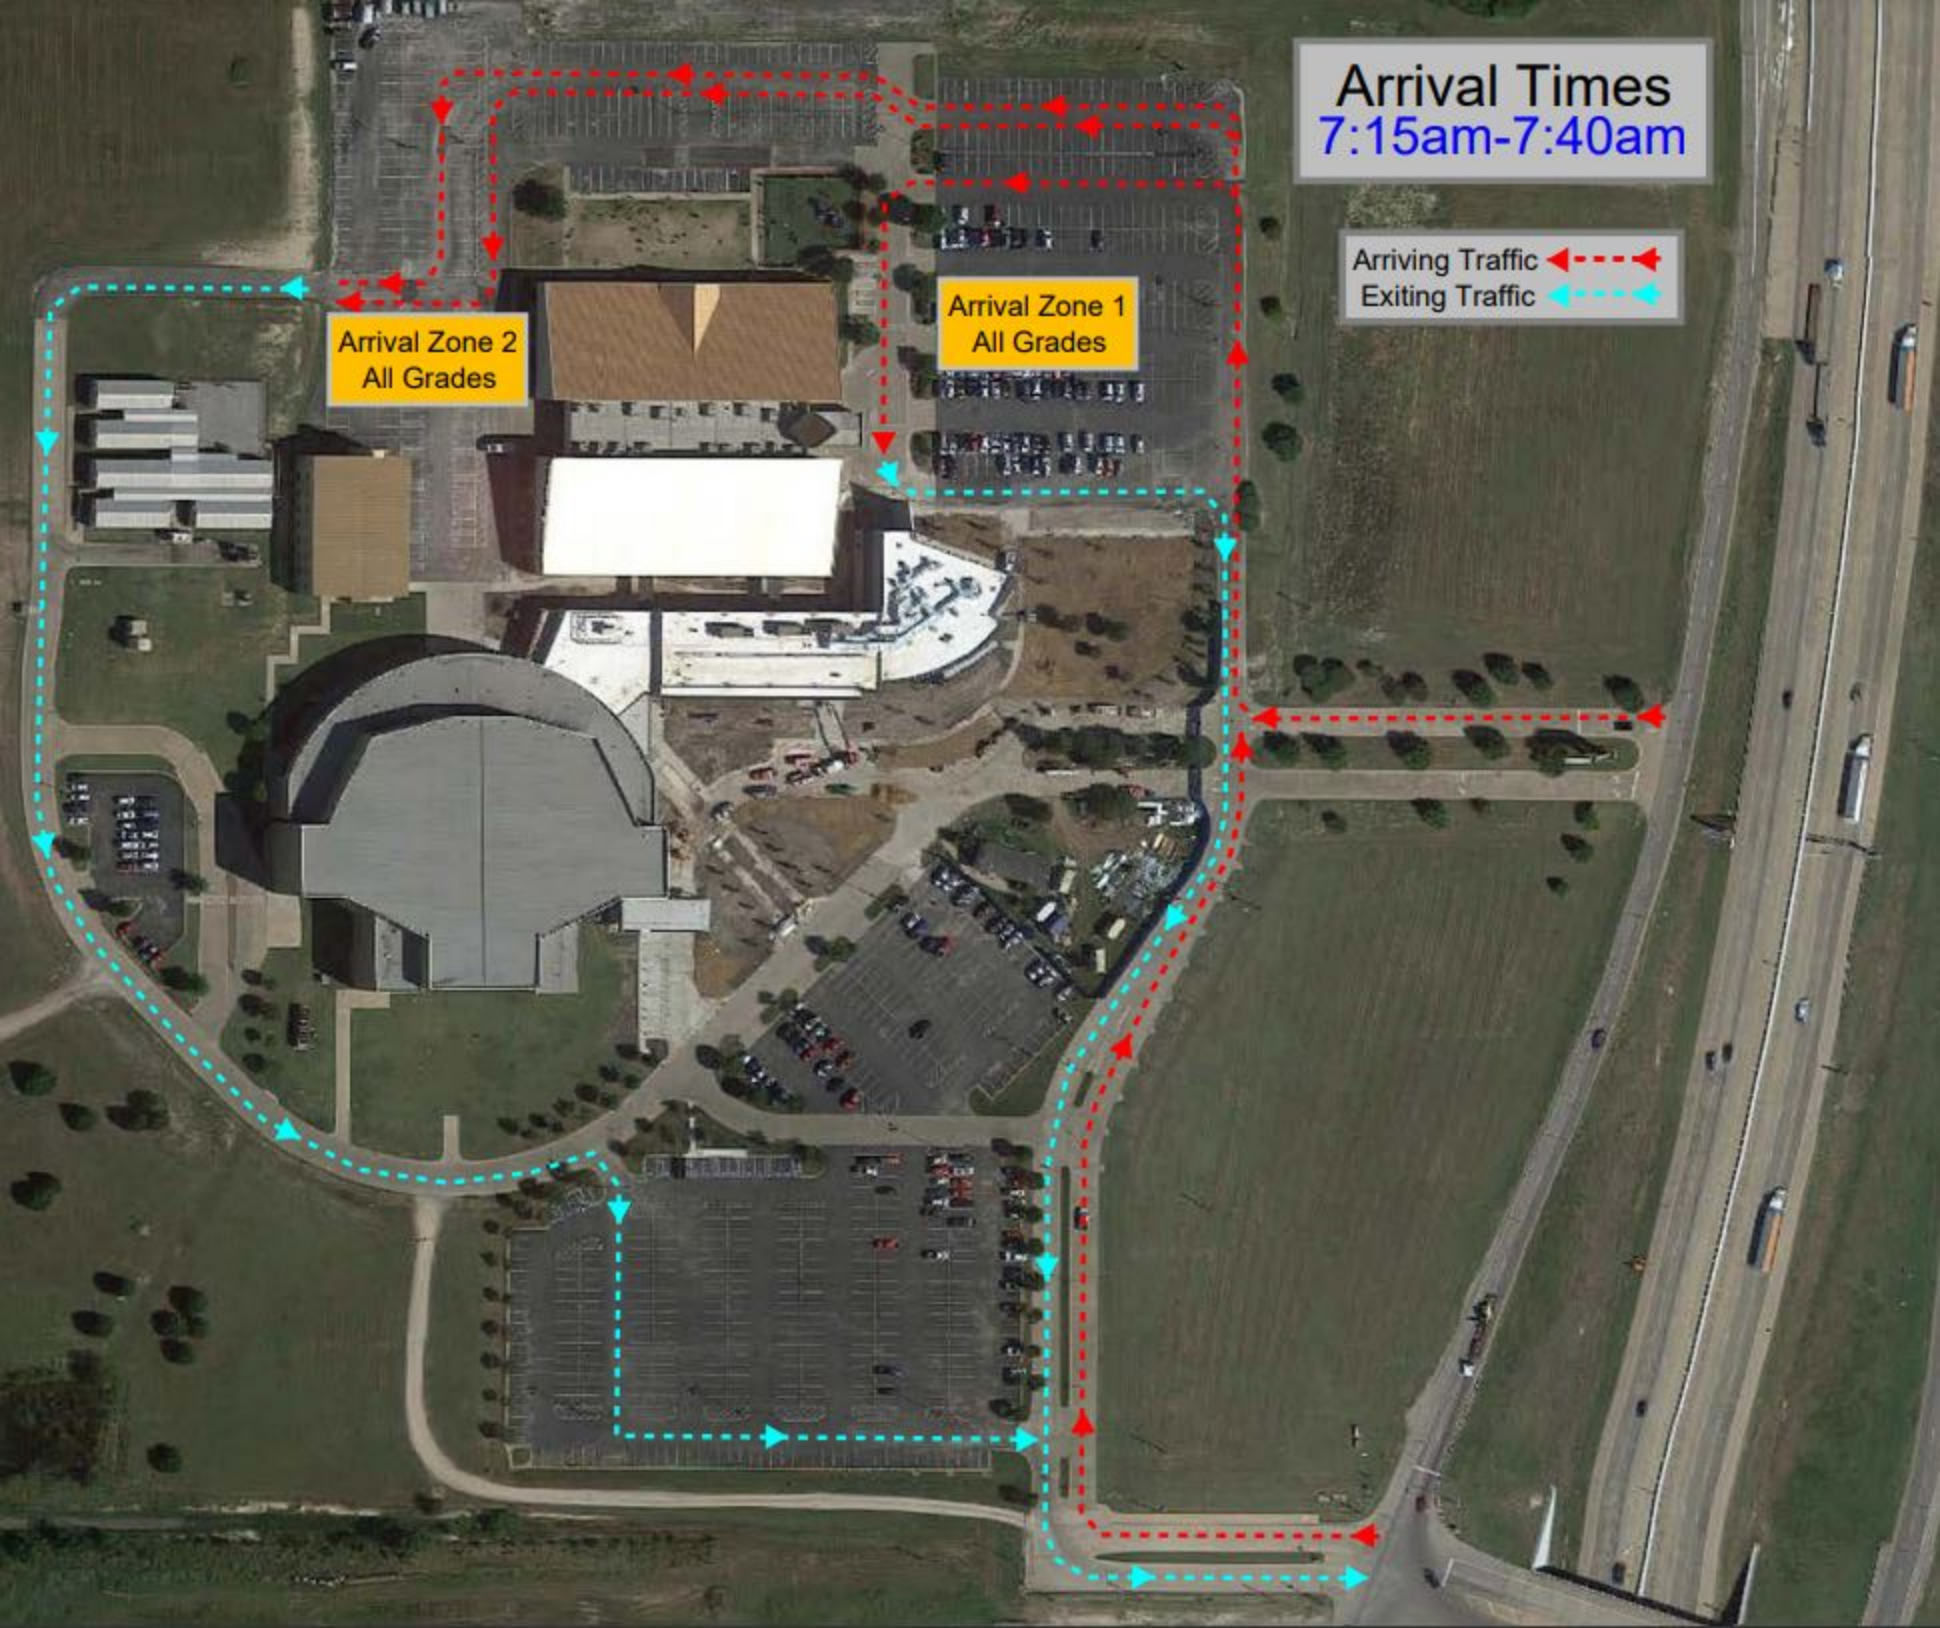

Arrival Times
7:15am-7:40am

Arriving Traffic 
Exiting Traffic 

Arrival Zone 2
All Grades

Arrival Zone 1
All Grades

Dismissal Times 4:00pm-4:35pm

- K,1 Traffic 
- 2,3 Traffic 
- 4,5,6 Traffic 
- Daycare Lane 
- Exiting Traffic 

Dismissal Zone
2,3 & Daycare

Dismissal Zone
K,1 & Siblings

Dismissal Zone
4,5,6