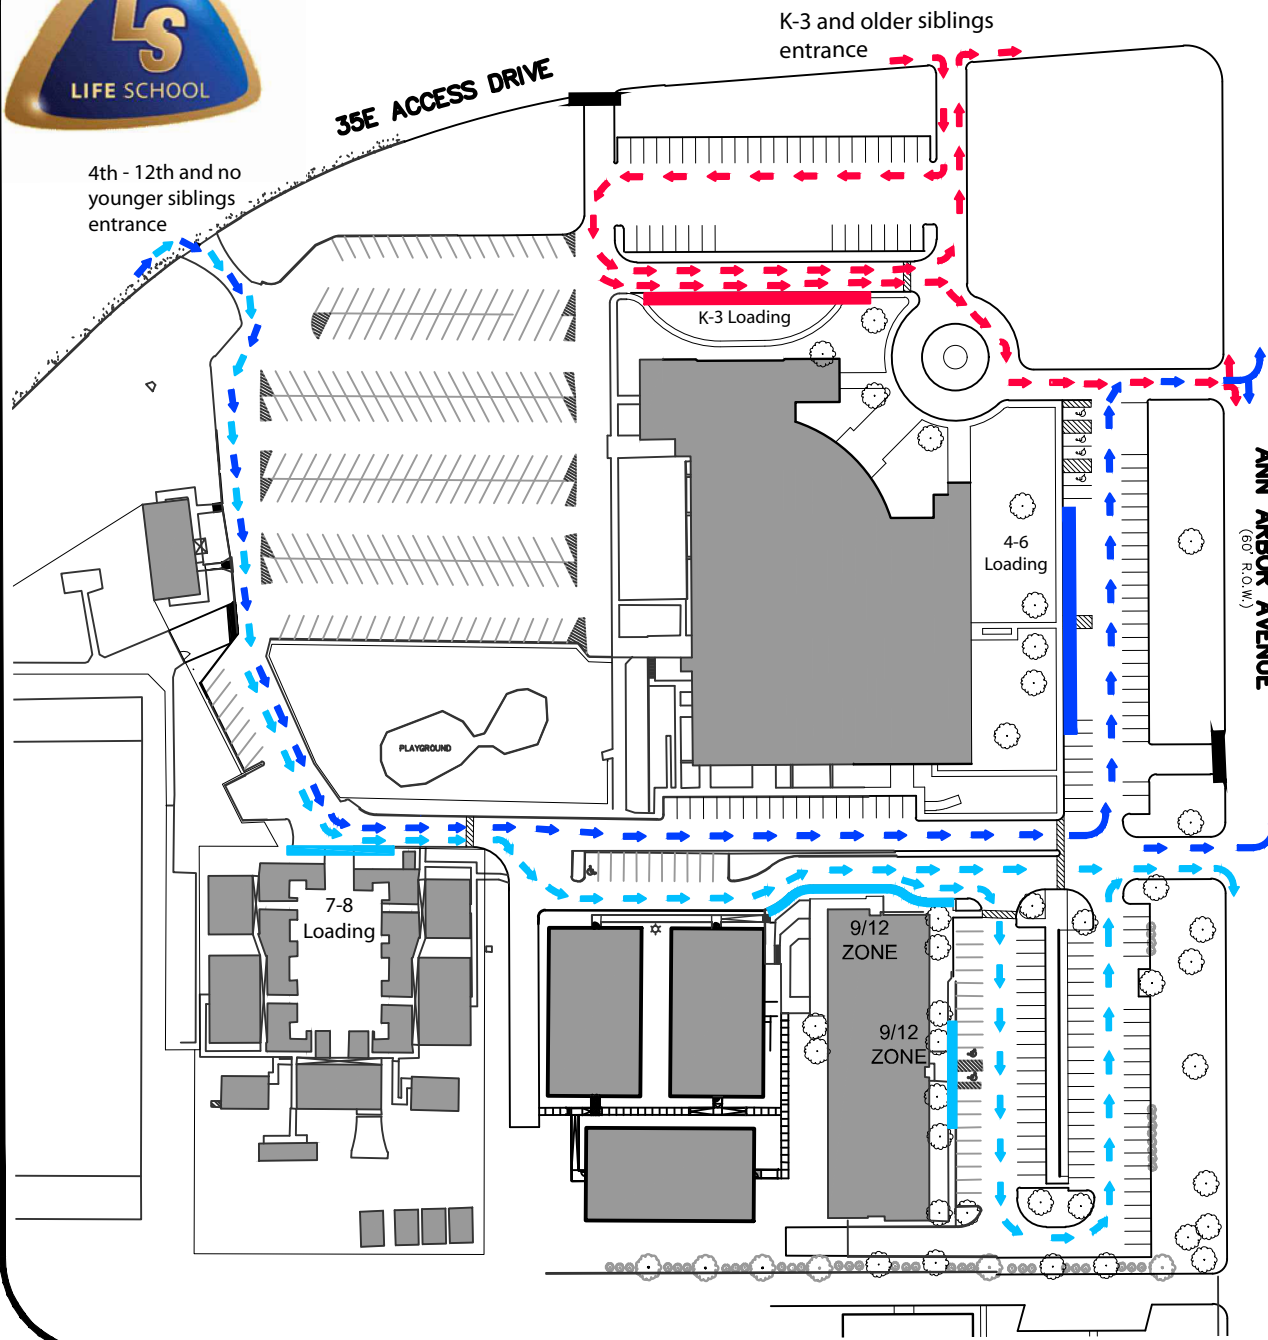

Life School Oak Cliff - Traffic Pattern

LEGEND

-  K-3 Path
-  K-3 Pick-up Drop Off Zone
-  4-6 Path
-  4-6 Pick-up Drop Off Zone
-  7-12 Path
-  7-12 Pick-up Drop Off Zone

ELK HORN TRAIL