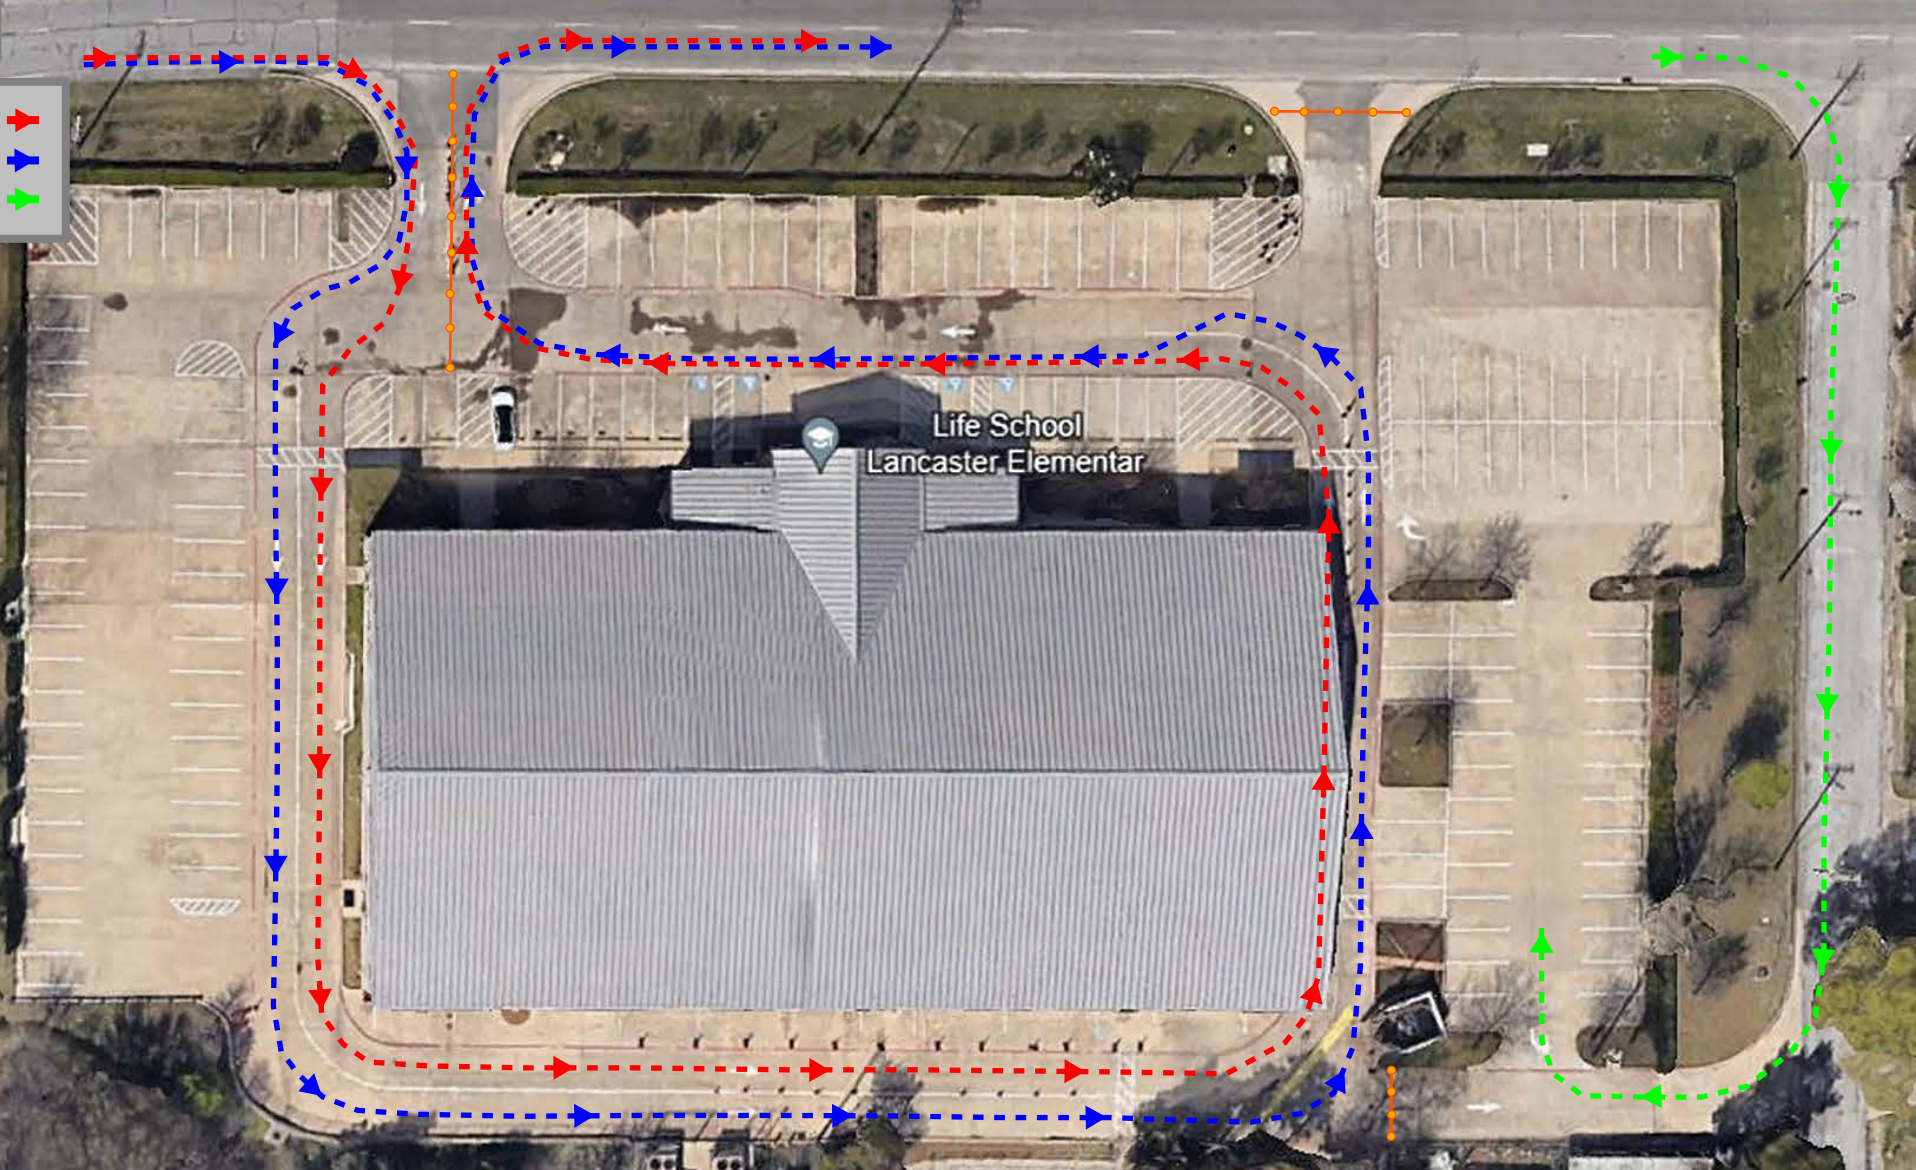

Arrival Times

7:20am-7:40am

- Kinder-3rd 
- 4th-6th & Daycare 
- Staff Parking 

Dismissal Times

4:00pm-4:30pm

- Kinder-3rd 
- 4th-6th 
- Daycare 

Siblings should be picked up at the youngest sibling's dismissal spot.